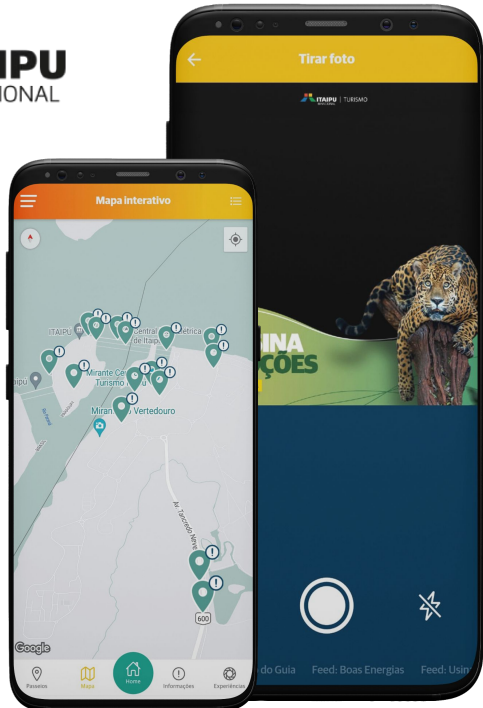

App Mobile

- Turismo, sustentabilidade e energia

- PRODUCT DISCOVERY
- UX/UI DESIGN
- DESENVOLVIMENTO
- SUSTENTAÇÃO EVOLUTIVA DE PRODUTO